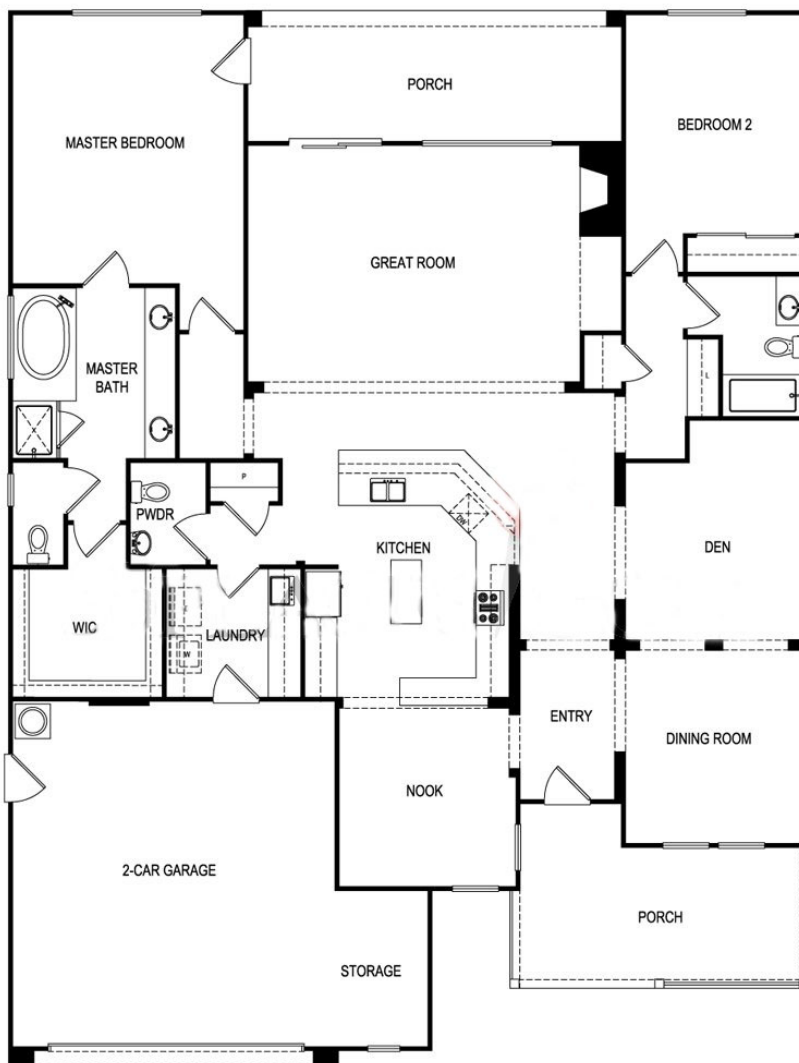

# Del Webb Glenbrooke

**Williams** - 2,252 sq. ft.

Cottage Elevation

Craftsman Elevation - Model

French Elevation