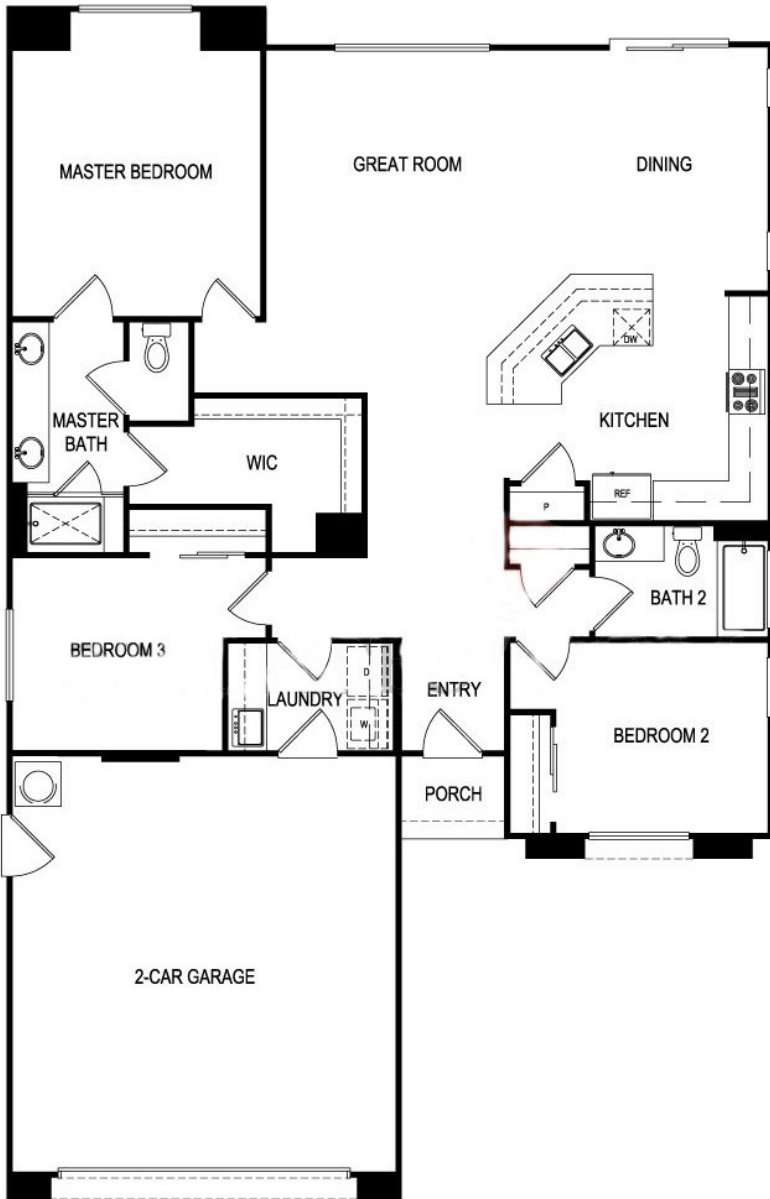

Del Webb Glenbrooke

Maggie - 1,569 sq. ft.

Cottage Elevation · Model

Craftsman Elevation

French Elevation