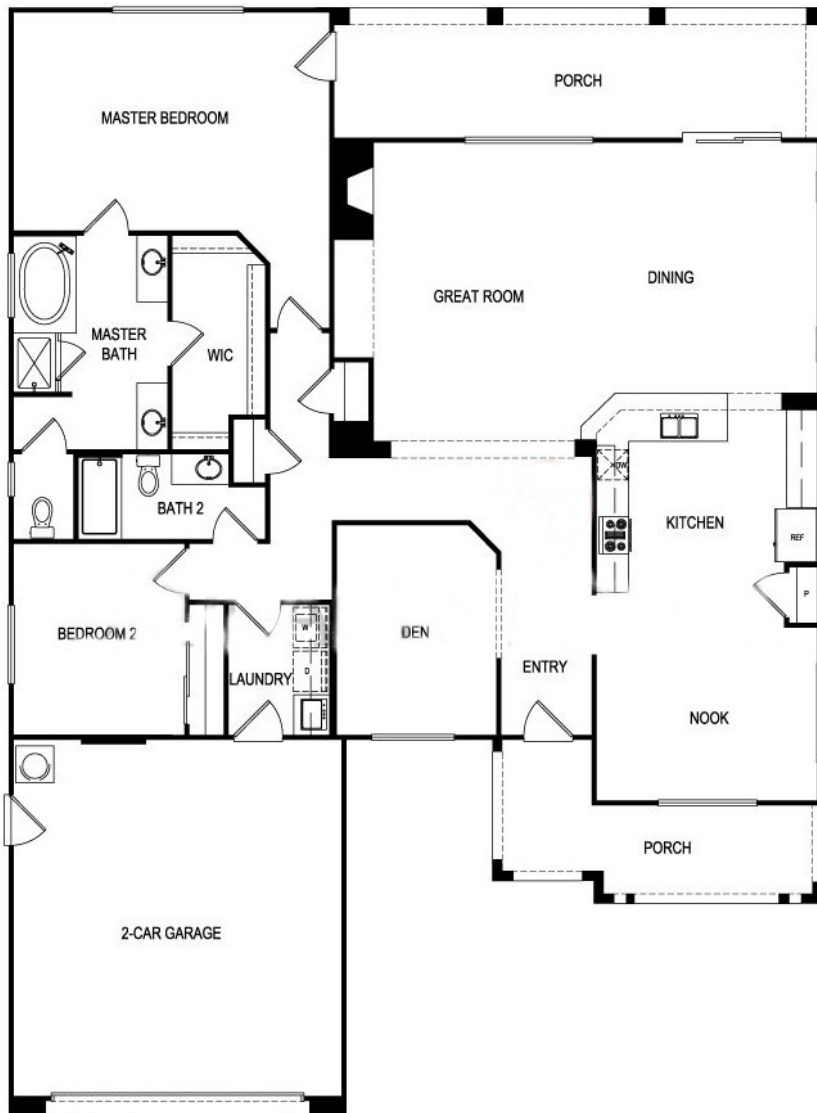

Del Webb Glenbrooke

**Julie Marie** - 2,066 sq. ft.

Cottage Elevation

Craftsman Elevation

French Elevation - Model